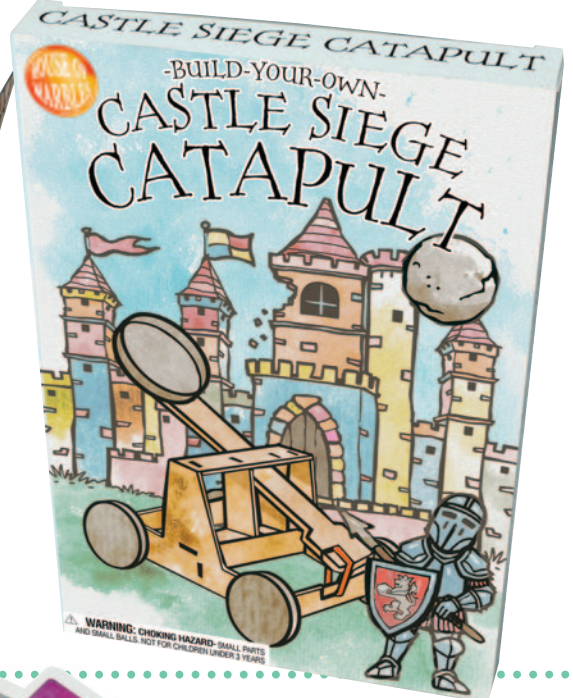

391504
Mini Pops - Baby Animals
Pack Qty: 4 • Price: \$3.50

391505
Mini Pops - Hello World
Pack Qty: 4 • Price: \$3.50

391508
Mini Pops - In the Sea!
Pack Qty: 4 • Price: \$3.50

MID YEAR PRODUCT 2026

391507
Mini Pops - Dino Rumble!
Pack Qty: 4
Price: \$3.50

213005
 Kushy Ball Keyrings
 Pack Qty: 20
 Price: \$3.00
 Height: 7cm - 3inch

FITS THE POCKET MONEY STAND

213262
 Christmas Sand Art-
 Tree Decorations
 Pack Qty: 6
 Price: \$7.50
 Height: 24cm - 9 1/2 inch

230092
 Flying Reindeer
 Pack Qty: 60
 Price: \$1.35
 Length: 12cm - 5inch

Guaranteed extremely silly!

FITS THE POCKET MONEY STAND

230009
 Wooden Catapult
 Construction Kit
 Pack Qty: 10
 Price: \$4.75
 Height: 22cm - 8 1/2 inch

306545
 Unhappy Families
 Medieval Castle
 Card Game
 Pack Qty: 24
 Price: \$2.25
 Height: 9cm - 3 1/2 inch

245009
 Charades
 Pack Qty: 12
 Price: \$4.75
 Height: 9cm - 3 1/2 inch