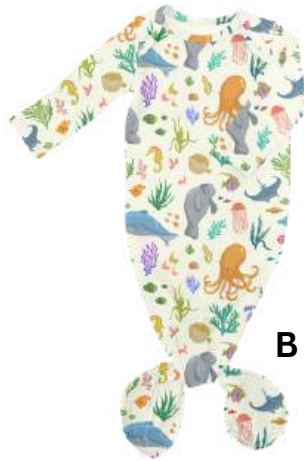

Ocean Friends

B Knotted Gown
GOWN-OCNFRDS-03